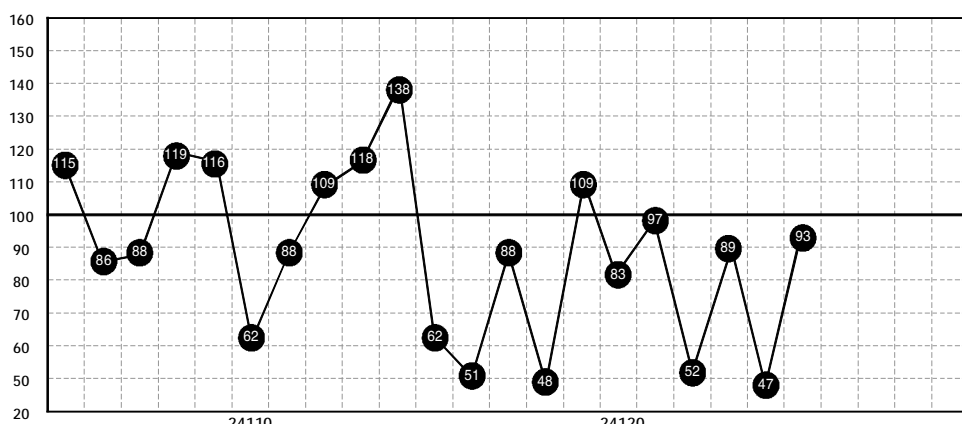

超级大乐透中奖号码分析表

Main table containing lottery results, analysis of front and back zone numbers, and interval statistics.

大乐透前区分区、分行走势图

Table showing the trend of front zone numbers across different districts and rows.

大乐透后区分区、分行走势图

Table showing the trend of back zone numbers across different districts and rows.

大乐透前区近期和值走势图

大乐透前区冷热号分析表

Table analyzing hot and cold numbers in the front zone.

短期:24106-24125 中期:14001-24125 长期:07004-24125