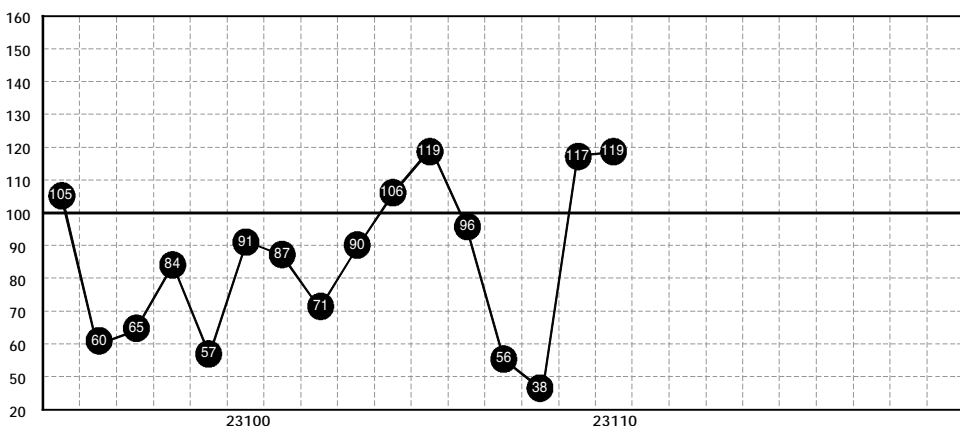

超级大乐透中奖号码分析表

Main table containing lottery results, analysis of front and back numbers, and frequency statistics.

大乐透前区分区、分行走势图

Table showing trends for front number zones and rows.

大乐透后区分区、分行走势图

Table showing trends for back number zones and rows.

大乐透前区近期和值走势图

大乐透前区冷热号分析表

Table analyzing hot and cold numbers in the front zone.

短期:23111-23130 中期:14001-23130 长期:07004-23130