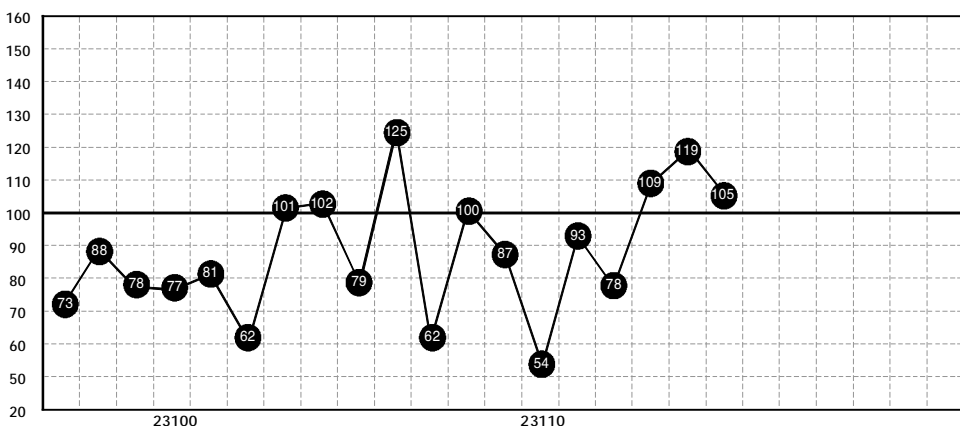

中国体育彩票

超级大乐透中奖号码分析表

Main table containing lottery results from 23090 to 23121, including front and back zone numbers, sums, and odd/even ratios.

大乐透前区分区、分行走势图

大乐透后区分区、分行走势图

Trend chart table for the front zone of Super Lotto, showing regional and sub-regional patterns from 13101 to 23121.

Trend chart table for the back zone of Super Lotto, showing regional and sub-regional patterns from 23101 to 23121.

大乐透前区近期和值走势图

大乐透前区冷热号分析表

Analysis table for hot and cold numbers in the front zone, categorized by short-term, medium-term, and long-term trends.